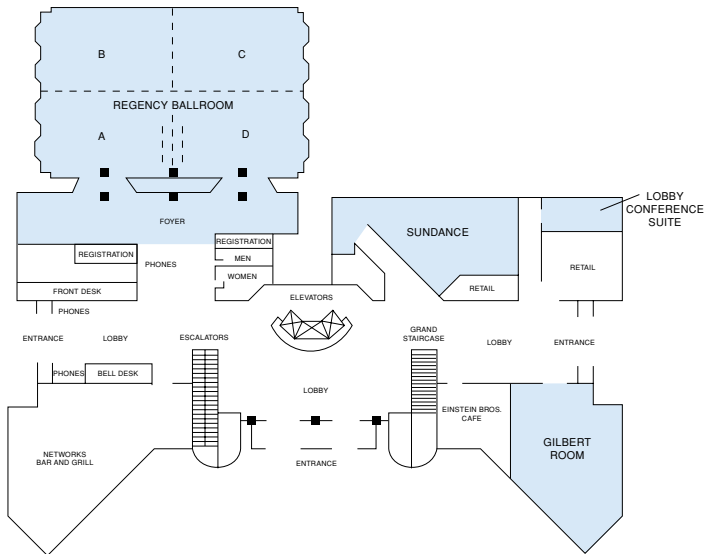

Hyatt Regency Phoenix

DIRECTIONS

From Phoenix Sky Harbor International Airport (4 miles):
 Take 24th St. exit north to Washington St. Turn left on Washington (one way).
 Follow to 2nd St. and turn right. Entrance is 1 1/2 blocks on left.

FIRST FLOOR

SECOND FLOOR

THIRD FLOOR