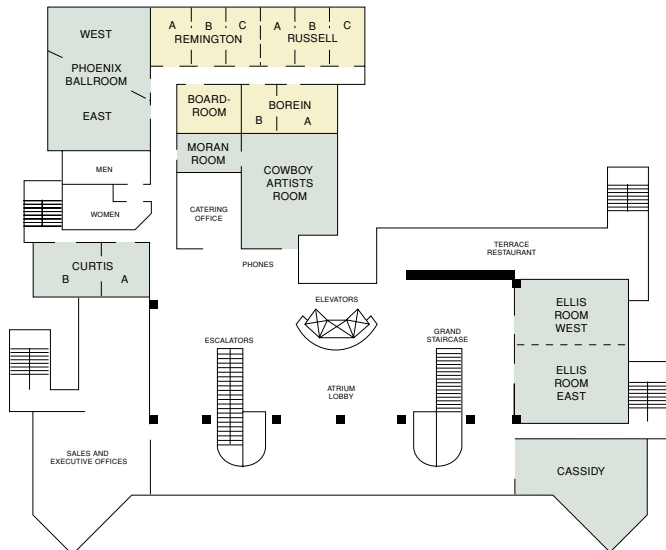

Hyatt Regency Phoenix

DIRECTIONS

From Phoenix Sky Harbor International Airport (4 miles):
 Take 24th St. exit north to Washington St. Turn left on Washington (one way).
 Follow to 2nd St. and turn right. Entrance is 1 1/2 blocks on left.

FIRST FLOOR

SECOND FLOOR

THIRD FLOOR